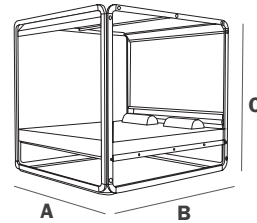

DESCRIPCIÓN / DESCRIPTION

Daybed de estructura aluminio lacado y anodizado. Tornillería acero inox lacada. Conexiones en poliamida reforzada con fibra de vidrio. Tejido Dralon®. Colchón tejido Nautic impermeable.

Lacquered aluminium structure Daybed. Lacquered stainless steel screws. Polyamide reinforced with fiberglass connecting pieces. Dralon® fabric. Waterproof Nautic mattress.

A: 190
B: 206
C: 195 cm

COLORES ESTRUCTURA / FRAME COLOURS

blanco
white