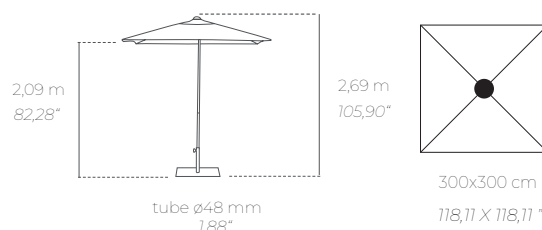

300x300

4 varillas / varetas / ribs / baleines (30x15mm) - (1,18x0,59")

4 Valance with airvent

REF. White: **SGAO10C3002740P**

REF. Taupe: **SGAO10C3002840P**

REF. Anth.: **SGAO10C3002640P**

2 Without valance with airvent

REF. White: **SGAO10C3002721P**

REF. Taupe: **SGAO10C3002821P**

REF. Anth.: **SGAO10C3002621P**