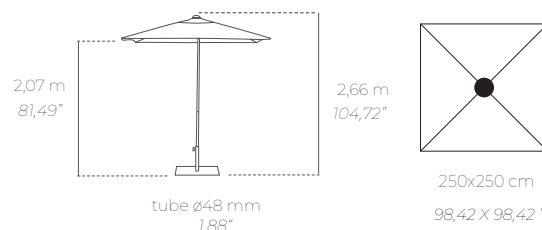

250x250

4 varillas / varetas / ribs / baleines (20x14mm) - (0,78x0,55")

4 Valance with airvent

REF. White: **SIAO10C2502740P**

REF. Taupe: **SIAO10C2502840P**

REF. Anth.: **SIAO10C2502640P**

2 Without valance with airvent

REF. White: **SIAO10C2502721P**

REF. Taupe: **SIAO10C2502821P**

REF. Anth.: **SIAO10C2502621P**